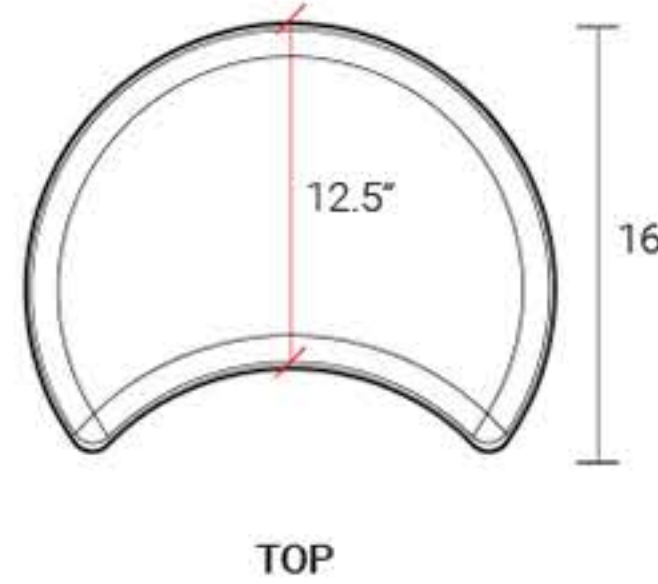

Two Sizes: Fit a wide range of people (ages 3 to adult.)

Item # 11401A: Circ Firm - Small Size: 19.75" Diameter x 13.5" Seat Height, 11.5 lbs

Item # 11401B: Circ Firm - Large Size: 23.75" Diameter x 16.5" Seat Height, 17 lbs

13.5" Seat Height

FIRM with RCP Standard Colors

| | | | | | |
|--|--|---|---|--|---|
| <p>Yellow Color Code: YE</p> | <p>Orange Color Code: OR</p> | <p>Red Color Code: RD</p> | <p>Violet Color Code: VI</p> | <p>Light Blue Color Code: LB</p> | <p>Surf Blue Color Code: SB</p> |
| <p>Medium Blue Color Code: MB</p> | <p>Dark Blue Color Code: DB</p> | <p>Pure Green Color Code: PG</p> | <p>Lime Green Color Code: LM</p> | <p>Anthracite Grey Color Code: AG</p> | <p>Light Grey Color Code: LG</p> |
| <p>White Color Code: WH</p> | | | | | |