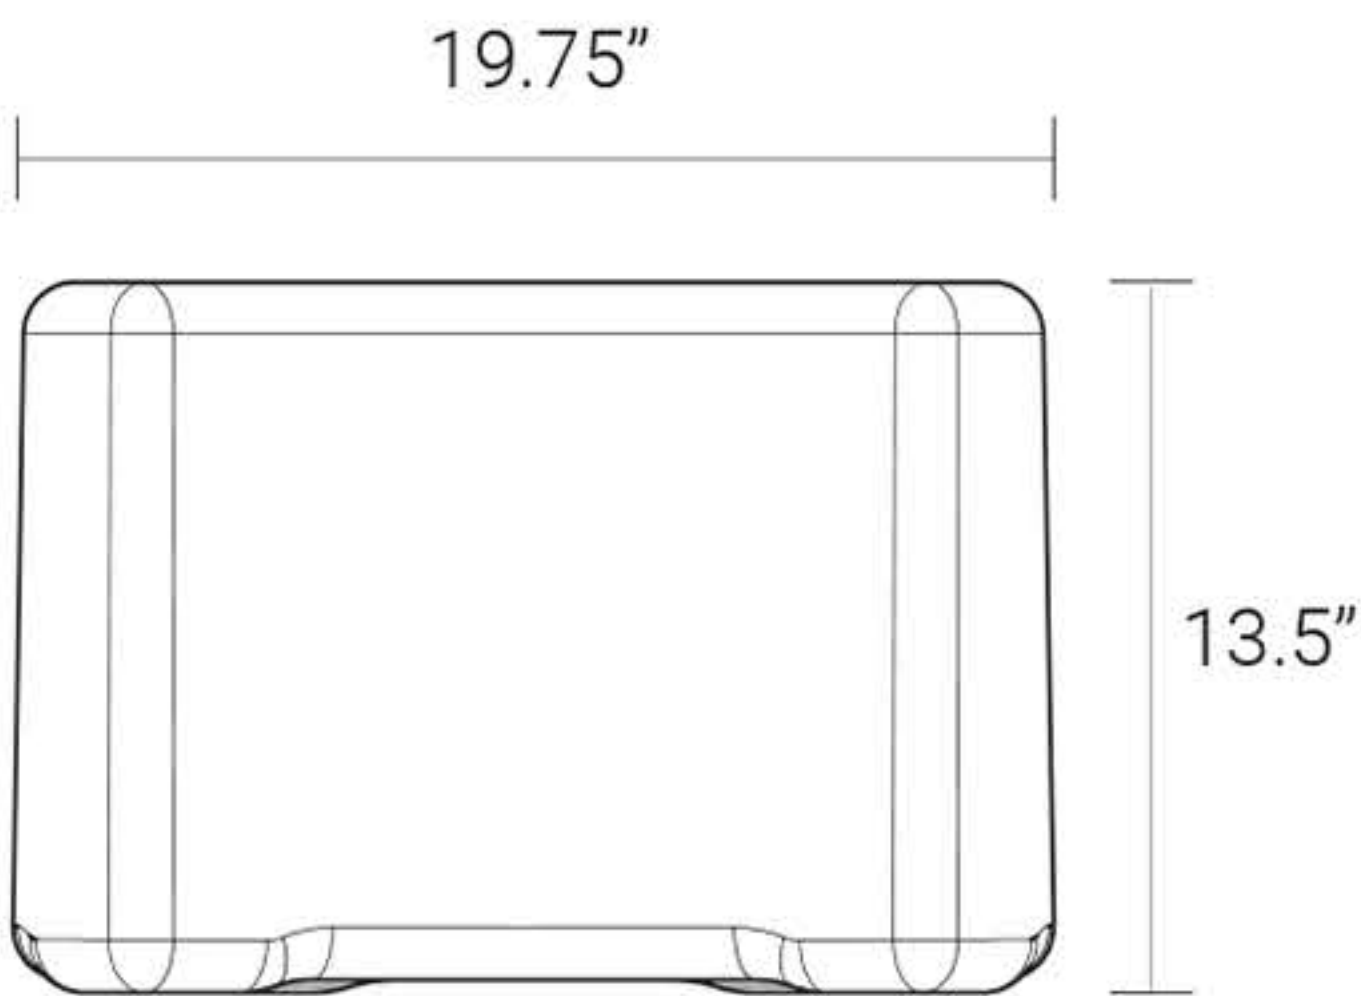

FIRM with Recovered Coastal Plastic (RCP)

Circ Small

Utilizing BIONIC® Polymer, Tenjam has made a giant leap forward in recycled materials and proven that Recovered Coastal Plastic (RCP) can be economically recovered, recycled, and turned into high performance products. Tenjam is possibly the first furniture manufacturer in the world to incorporate plastic marine debris into commercial quality furniture and the first to incorporate BIONIC® Polymer into any type of product. BIONIC® Polymer is made with plastic recovered from shorelines, waterways, and coastal communities. FIRM products are made with hard plastic material and suitable for indoor and outdoor environments. 100% Recyclable. "MAS Certified Green" for healthier indoor air quality.

Two Sizes: Fit a wide range of people (ages 3 to adult.)

Item # 11401A: Circ Firm - Small Size: 19.75" Diameter x 13.5" Seat Height, 11.5 lbs

Item # 11401B: Circ Firm - Large Size: 23.75" Diameter x 16.5" Seat Height, 17 lbs

13.5" Seat Height

FIRM with RCP Standard Colors

| | | | | | |
|--|--|---|---|--|---|
| <p>Yellow Color Code: YE</p> | <p>Orange Color Code: OR</p> | <p>Red Color Code: RD</p> | <p>Violet Color Code: VI</p> | <p>Light Blue Color Code: LB</p> | <p>Surf Blue Color Code: SB</p> |
| <p>Medium Blue Color Code: MB</p> | <p>Dark Blue Color Code: DB</p> | <p>Pure Green Color Code: PG</p> | <p>Lime Green Color Code: LM</p> | <p>Anthracite Grey Color Code: AG</p> | <p>Light Grey Color Code: LG</p> |
| <p>White Color Code: WH</p> | | | | | |