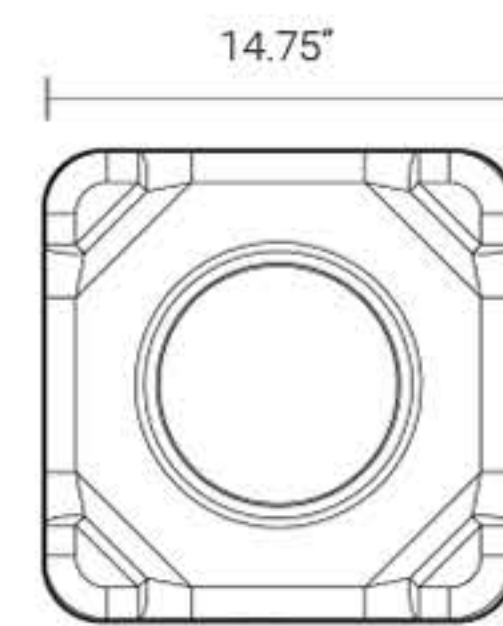

Two Sizes: Fit a wide range of people (ages 3 to adult.)

Item # 11201A: Cube Firm – Small Size: 14.75" L x 14.75" W x 13.5" Seat Height, 8.5 lbs

Item # 11201B: Cube Firm – Large Size: 17.75" L x 17.75" W x 16.5" Seat Height, 14 lbs

13.5" Seat Height

BOTTOM

TOP

FRONT

13.5"

FIRM with RCP Standard Colors