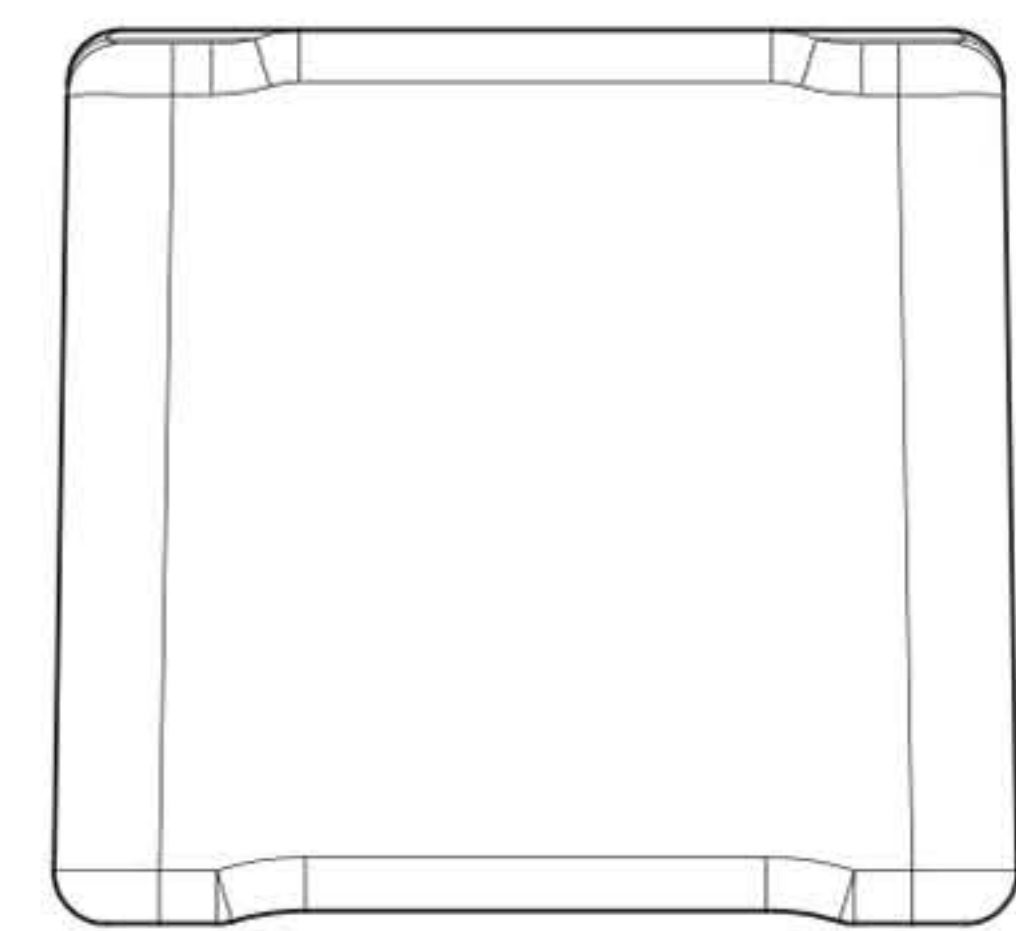

Two Sizes: Fit a wide range of people (ages 3 to adult.)

Item # 11201A: Cube Firm – Small Size: 14.75" L x 14.75" W x 13.5" Seat Height, 8.5 lbs

Item # 11201B: Cube Firm – Large Size: 17.75" L x 17.75" W x 16.5" Seat Height, 14 lbs

13.5" Seat Height

BOTTOM

TOP

FRONT

13.5"

FIRM with RCP Standard Colors