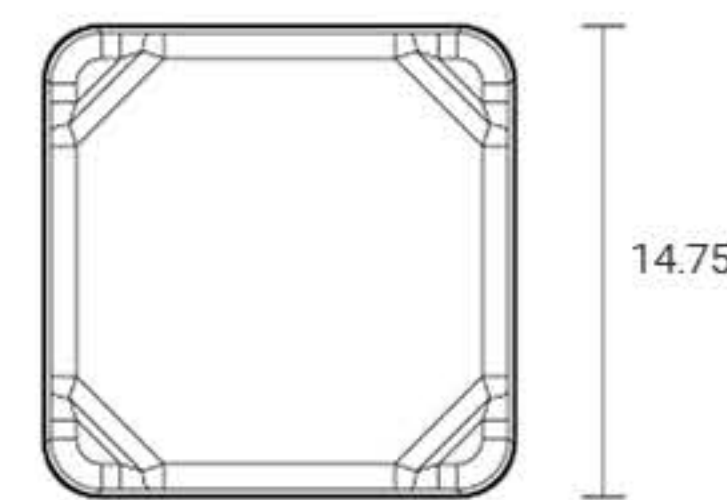

Two Sizes: Fit a wide range of people (ages 3 to adult.)

Item # 11201A: Cube Firm – Small Size: 14.75" L x 14.75" W x 13.5" Seat Height, 8.5 lbs

Item # 11201B: Cube Firm – Large Size: 17.75" L x 17.75" W x 16.5" Seat Height, 14 lbs

13.5" Seat Height

BOTTOM

TOP

FRONT

13.5"

FIRM with RCP Standard Colors