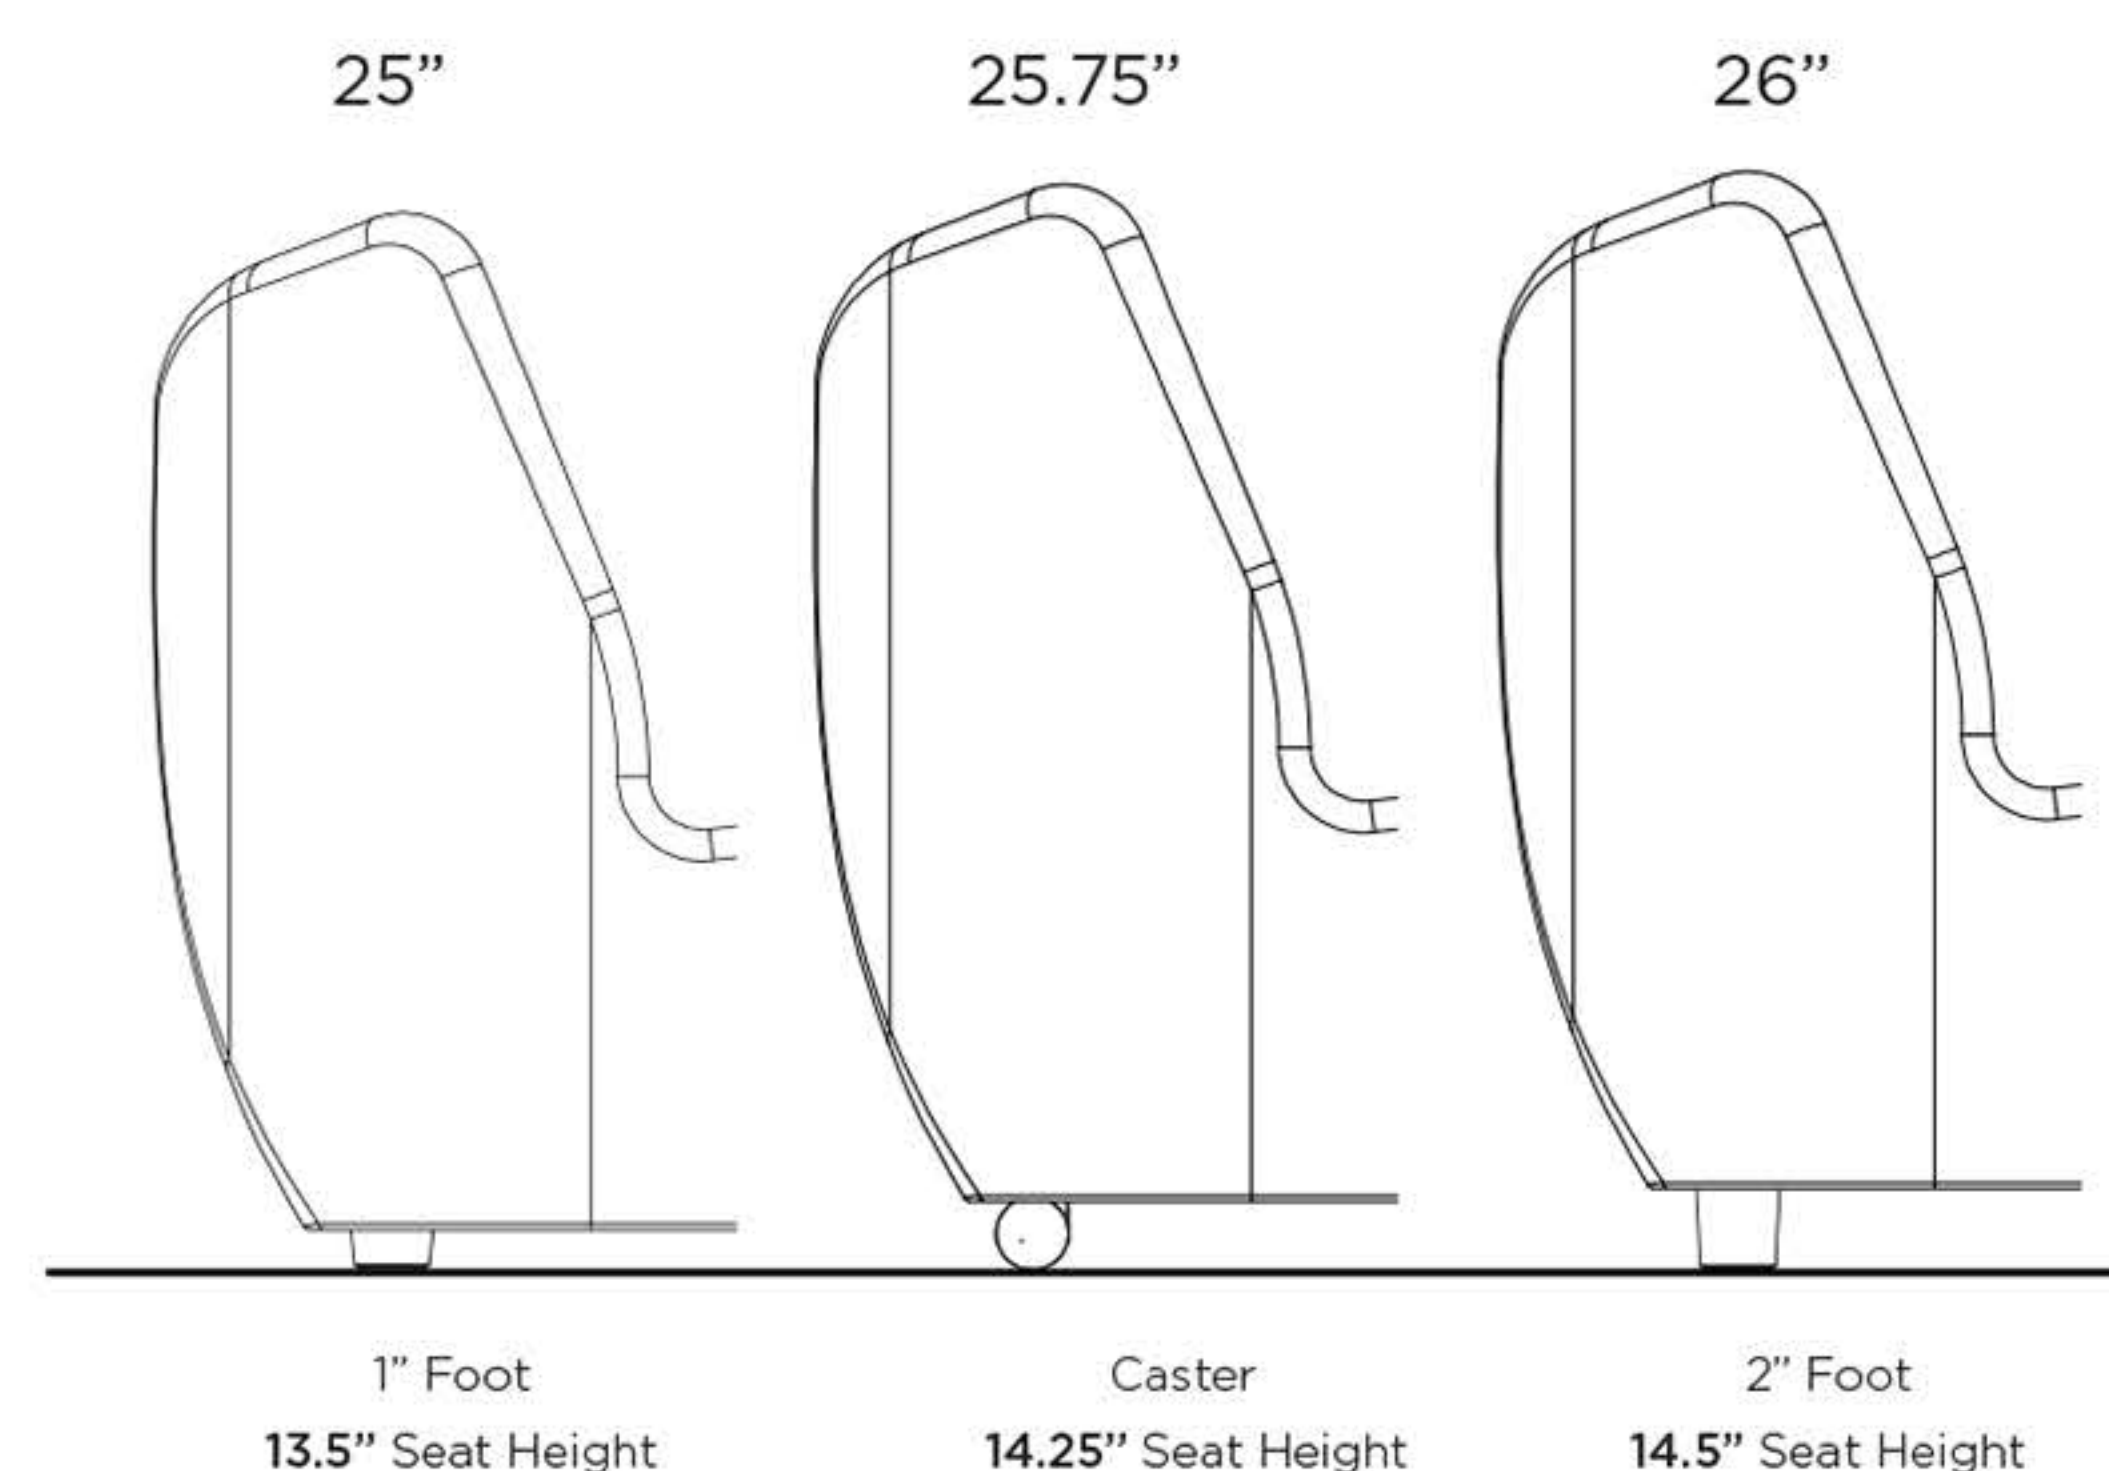

**With 1" Height Fixed Legs:**

Item # 15801B1\_ \_ : OasisSofa DuraFLEX  
46" Wide x 13.5" Height, 175 lbs

**With 2" Height Fixed Legs:**

Item # 15801B2\_ \_ : Oasis Sofa DuraFLEX  
46" Wide x 14.5" Height, 175 lbs

**With 1.75" Caster Wheels w/Brakes:**

Item # 15801C\_ \_ : Oasis Sofa DuraFLEX  
46" Wide x 14.25" Height, 177 lbs

Overall Product Heights

DuraFlex Standard Colors

<p><b>Orange</b> Color Code: OR</p>	<p><b>Red</b> Color Code: RD</p>	<p><b>Maroon</b> Color Code: MA</p>	<p><b>Violet</b> Color Code: VI</p>	<p><b>Dark Purple</b> Color Code: DP</p>	<p><b>Dark Blue</b> Color Code: DB</p>
<p><b>Medium Blue</b> Color Code: MB</p>	<p><b>Anthracite Grey</b> Color Code: AG</p>	<p><b>Dark Green</b> Color Code: DG</p>	<p><b>Pure Green</b> Color Code: PG</p>	<p><b>Lime Green</b> Color Code: LM</p>	<p><b>Medium Grey</b> Color Code: MG</p>