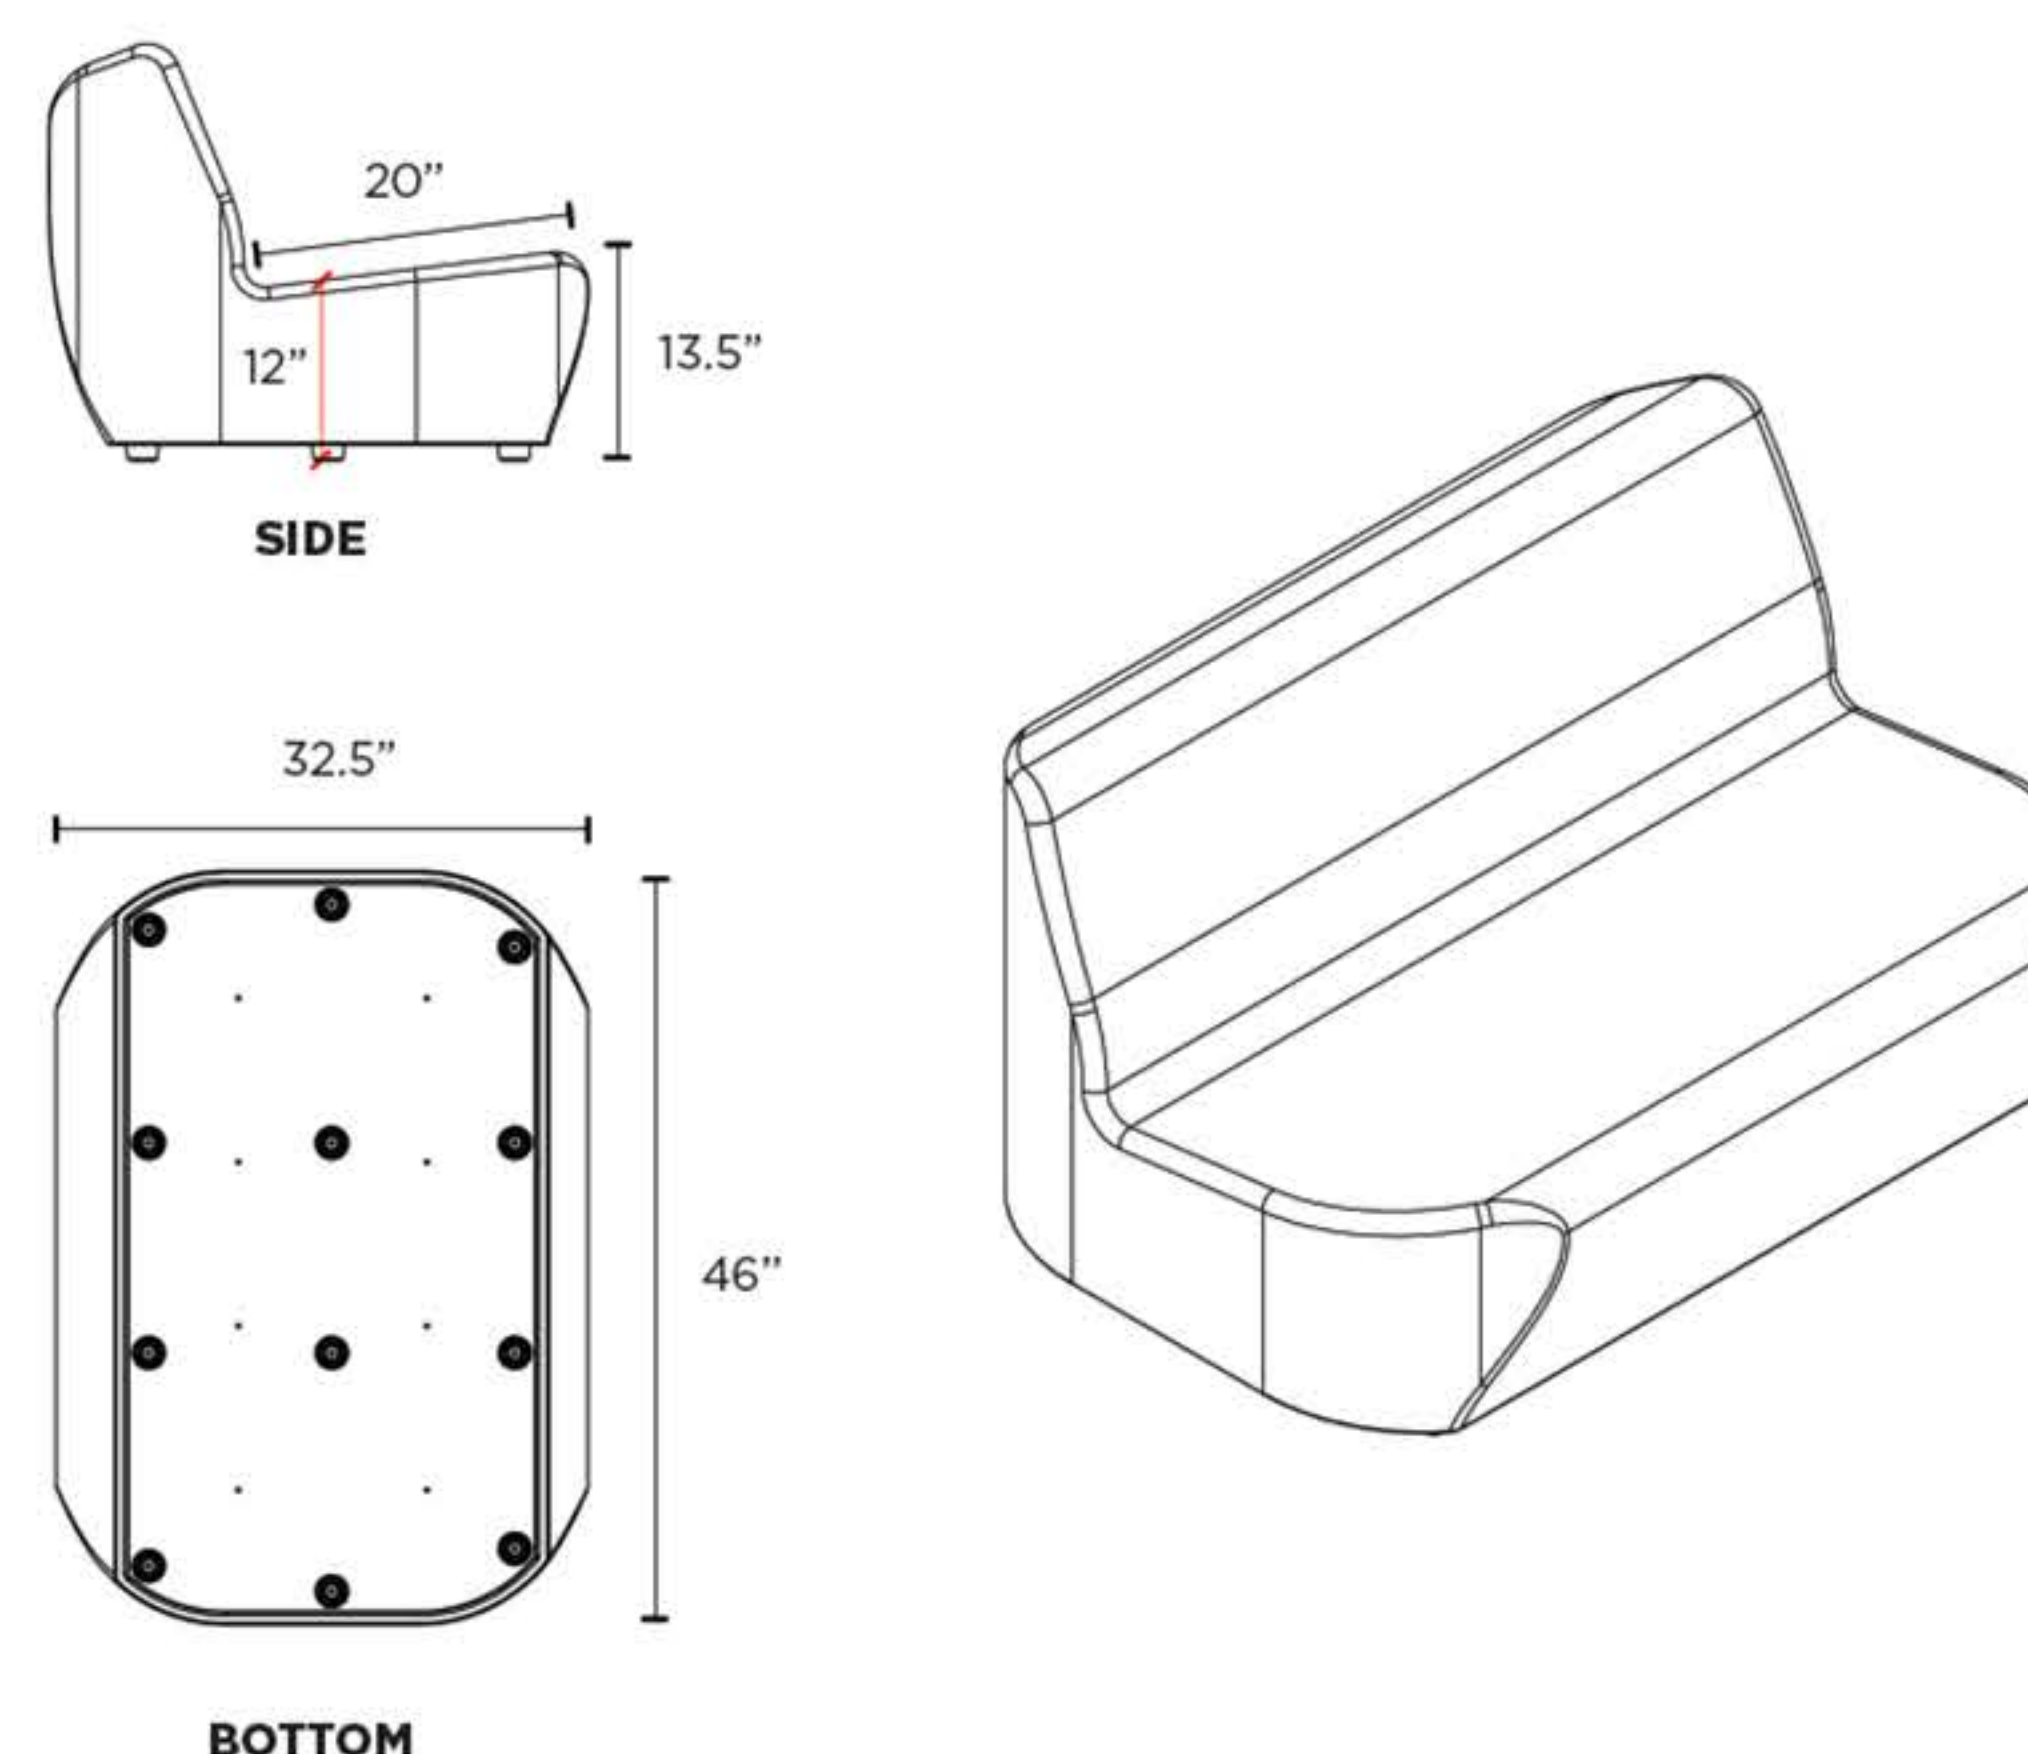

**With 1" Height Fixed Legs:**

Item # 15801B1\_ \_ : OasisSofa DuraFLEX  
46" Wide x 13.5" Height, 175 lbs

**With 2" Height Fixed Legs:**

Item # 15801B2\_ \_ : Oasis Sofa DuraFLEX  
46" Wide x 14.5" Height, 175 lbs

**With 1.75" Caster Wheels w/Brakes:**

Item # 15801C\_ \_ : Oasis Sofa DuraFLEX  
46" Wide x 14.25" Height, 177 lbs

Overall Product Heights

DuraFlex Standard Colors

<p><b>Orange</b> Color Code: OR</p>	<p><b>Red</b> Color Code: RD</p>	<p><b>Maroon</b> Color Code: MA</p>	<p><b>Violet</b> Color Code: VI</p>	<p><b>Dark Purple</b> Color Code: DP</p>	<p><b>Dark Blue</b> Color Code: DB</p>
<p><b>Medium Blue</b> Color Code: MB</p>	<p><b>Anthracite Grey</b> Color Code: AG</p>	<p><b>Dark Green</b> Color Code: DG</p>	<p><b>Pure Green</b> Color Code: PG</p>	<p><b>Lime Green</b> Color Code: LM</p>	<p><b>Medium Grey</b> Color Code: MG</p>