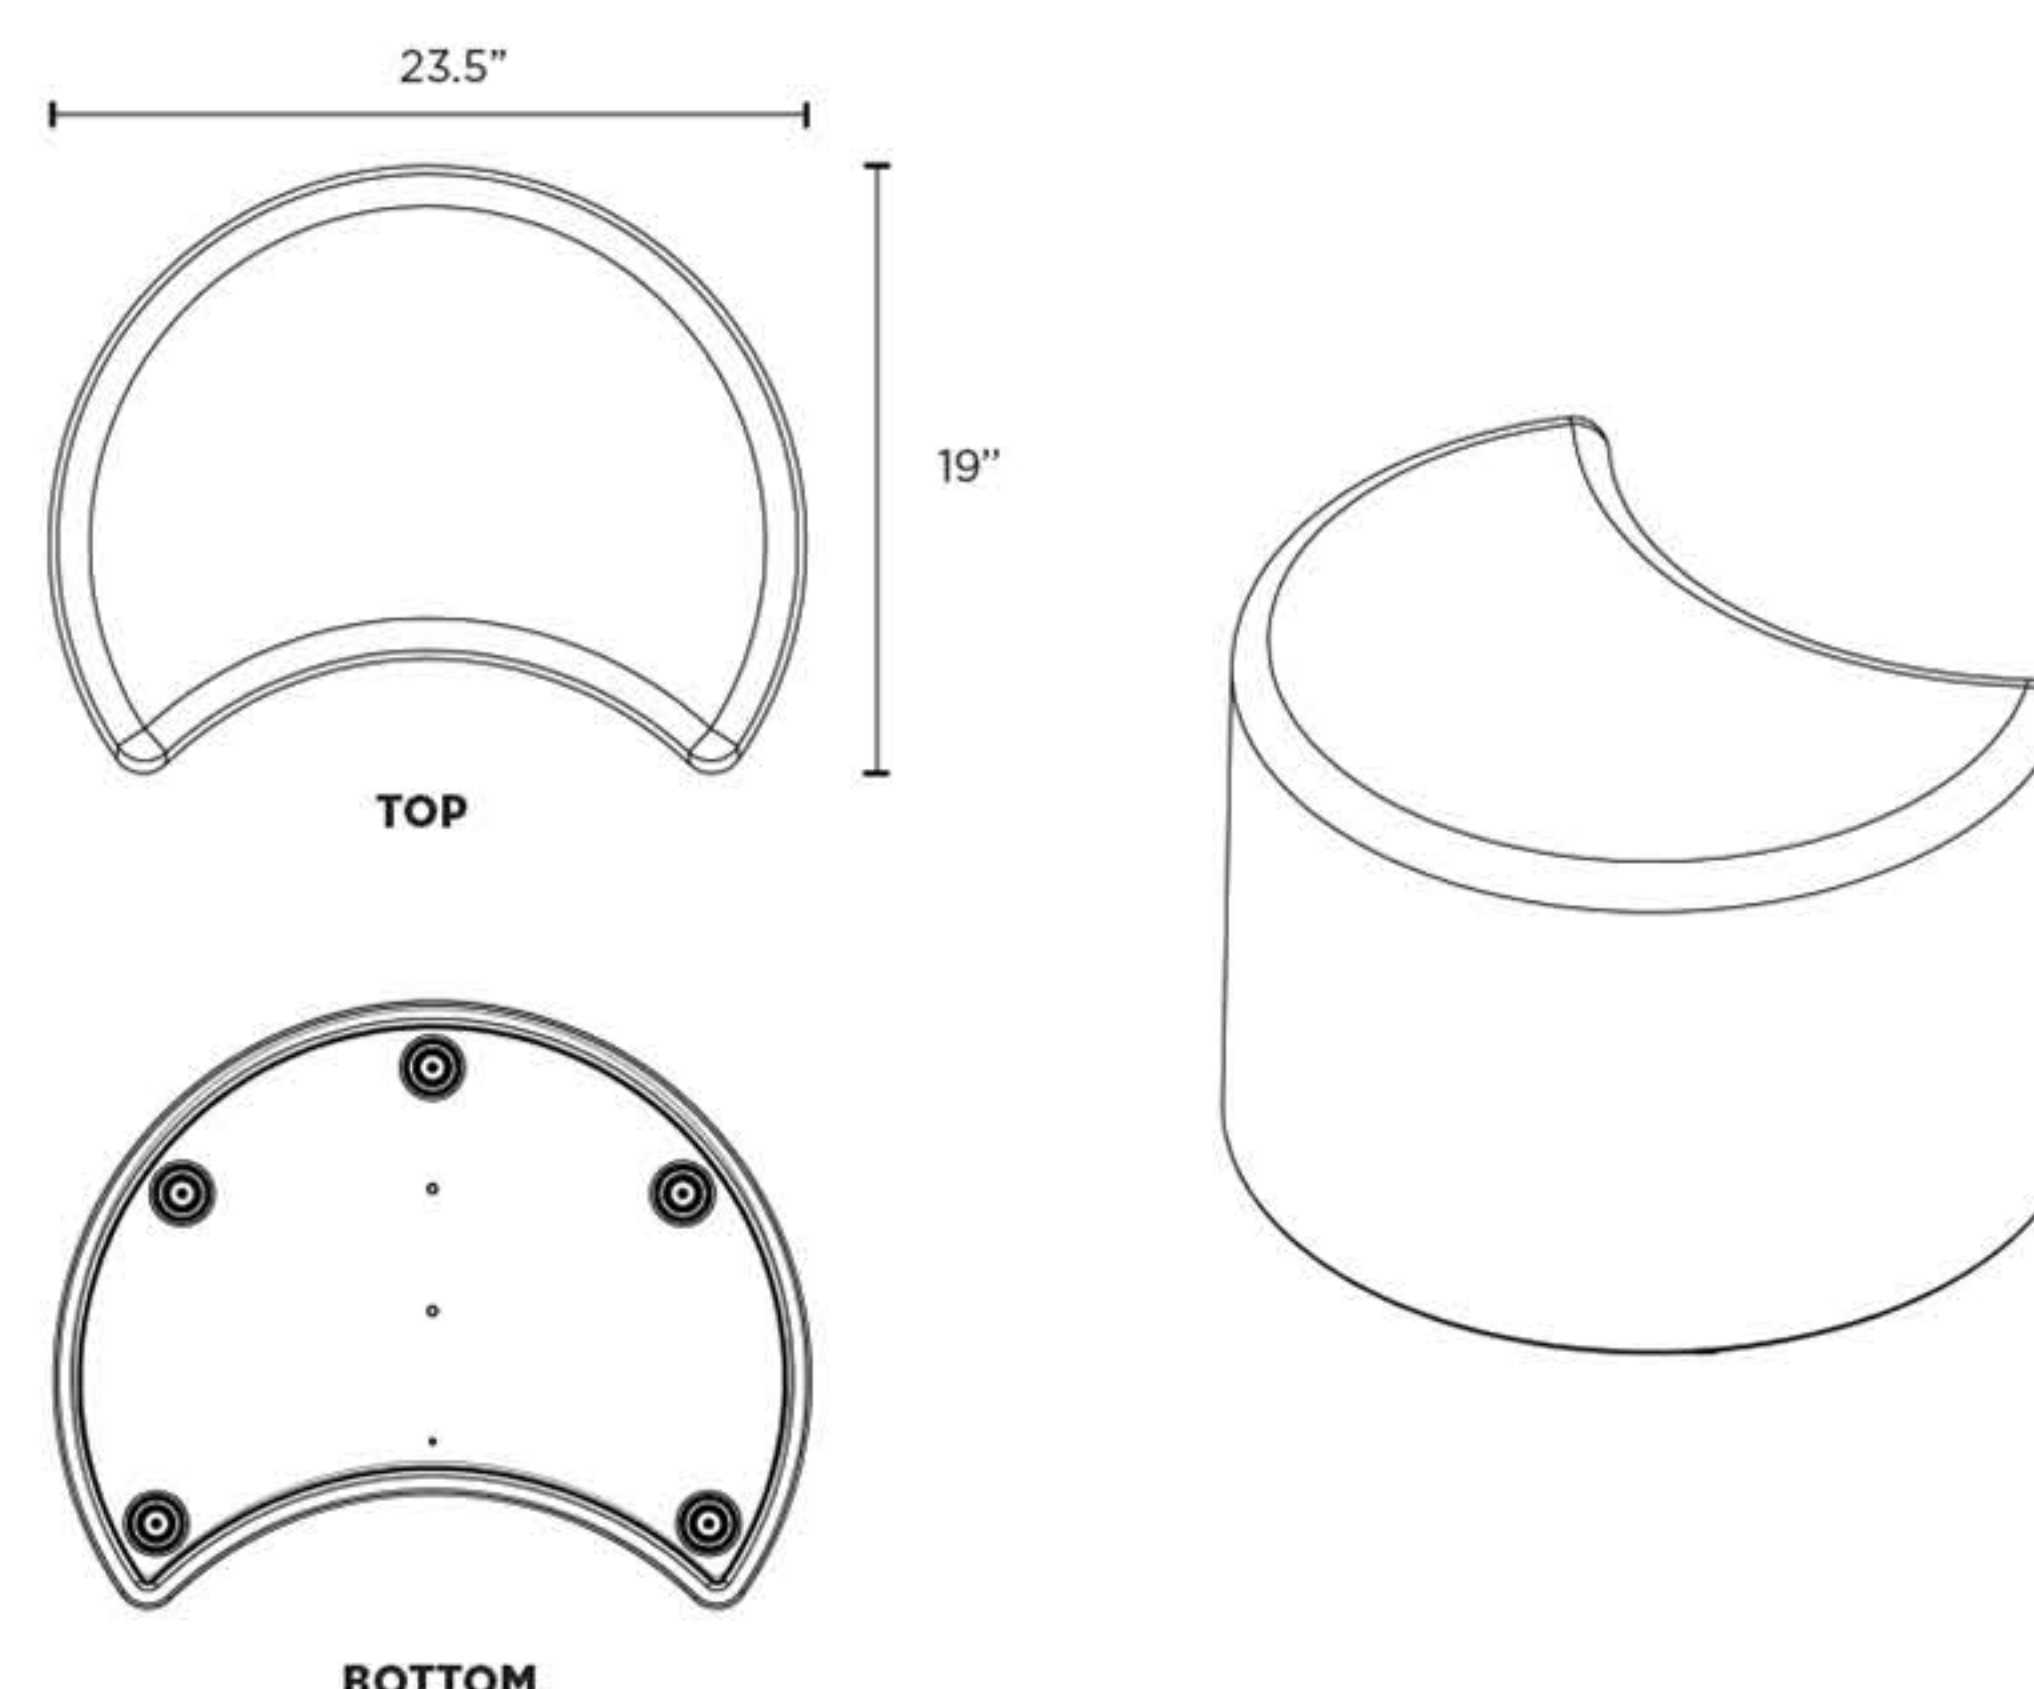

DuraFLEX Circ

The most durable seamless soft seating. Perfect for high traffic spaces like schools, libraries, healthcare, museums, retail, and more. Non-porous and waterproof flexible plastic shell with a flexible foam core. A solid base with fixed legs and the option for caster wheels for mobility. No hidden pockets or stitched seams where bacteria can hide and multiply. Surface can be readily washed and disinfected. Indoor use. Compliant with CAL133 Fire Testing and labeled accordingly. "MAS Certified Green" for healthier indoor air quality. Global Educator Institute (GEI) Endorsed.

With 1" Height Fixed Legs:

Item # 15003A1_ _ : Circ DuraFLEX 12.5" Height, 27 lbs

Item # 15003B1_ _ : Circ DuraFLEX 16.5" Height, 32 lbs

With 2" Height Fixed Legs:

Item # 15003A2_ _ : Circ DuraFLEX 13.5" Height, 27 lbs

Item # 15003B2_ _ : Circ DuraFLEX 17.5" Height, 32 lbs

With 1.75" Caster Wheels w/Brakes:

Item # 15003AC_ _ : Circ DuraFLEX 13.25" Height, 28 lbs

Item # 15003BC_ _ : Circ DuraFLEX 17.25" Height, 33 lbs

DuraFlex Standard Colors