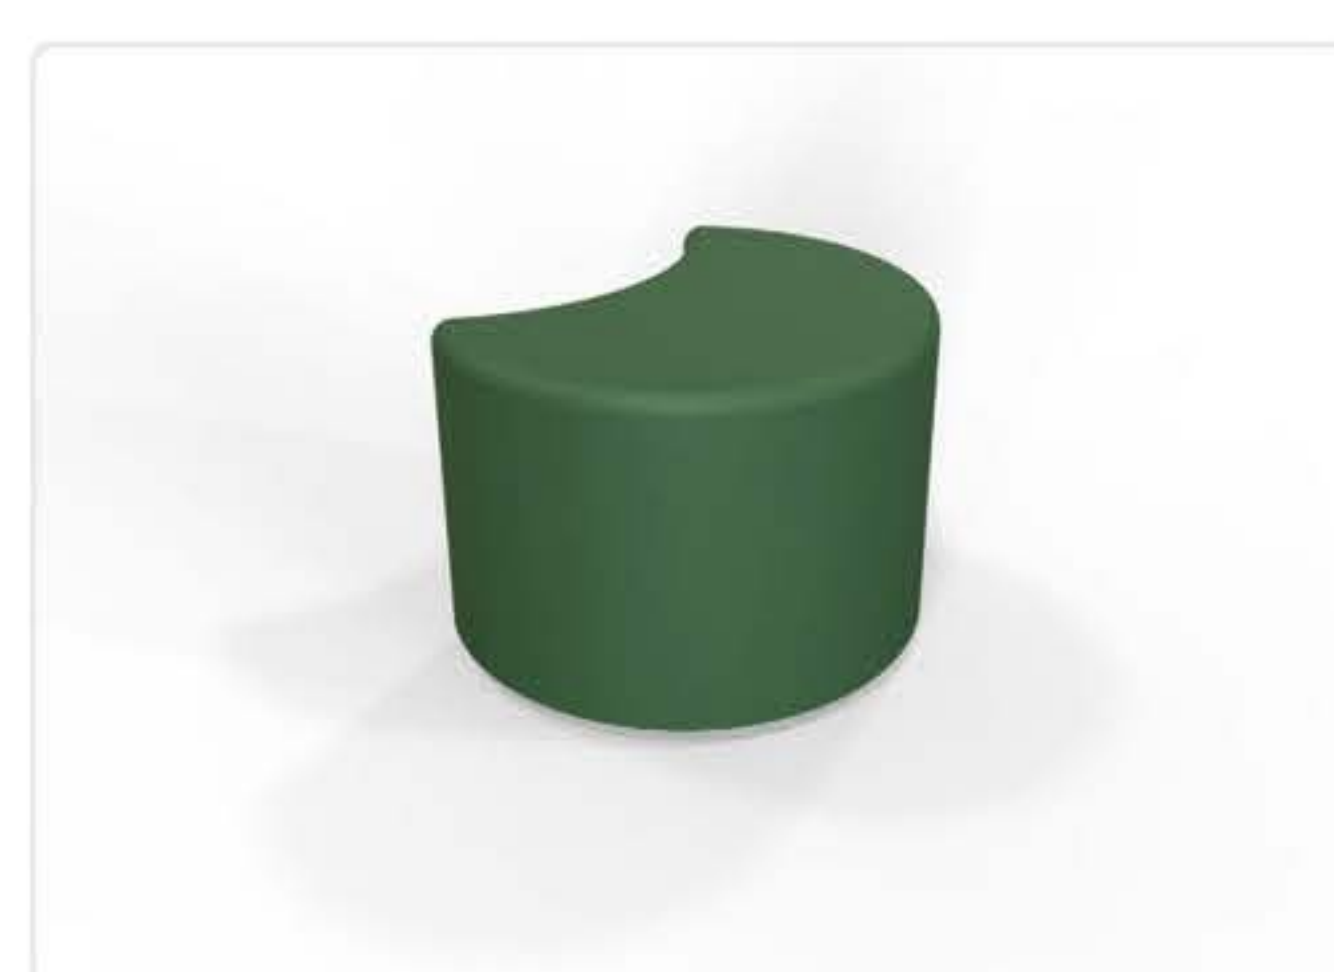

DuraFLEX Circ

The most durable seamless soft seating. Perfect for high traffic spaces like schools, libraries, healthcare, museums, retail, and more. Non-porous and waterproof flexible plastic shell with a flexible foam core. A solid base with fixed legs and the option for caster wheels for mobility. No hidden pockets or stitched seams where bacteria can hide and multiply. Surface can be readily washed and disinfected. Indoor use. Compliant with CAL133 Fire Testing and labeled accordingly. "MAS Certified Green" for healthier indoor air quality. Global Educator Institute (GEI) Endorsed.

With 1" Height Fixed Legs:

Item # 15003A1_ _ : Circ DuraFLEX 12.5" Height, 27 lbs

Item # 15003B1_ _ : Circ DuraFLEX 16.5" Height, 32 lbs

With 2" Height Fixed Legs:

Item # 15003A2_ _ : Circ DuraFLEX 13.5" Height, 27 lbs

Item # 15003B2_ _ : Circ DuraFLEX 17.5" Height, 32 lbs

With 1.75" Caster Wheels w/Brakes:

Item # 15003AC_ _ : Circ DuraFLEX 13.25" Height, 28 lbs

Item # 15003BC_ _ : Circ DuraFLEX 17.25" Height, 33 lbs

DuraFlex Standard Colors