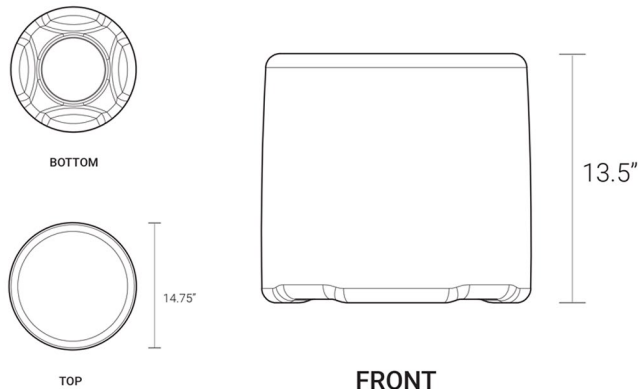

Circle - Small

FIRM - Recovered Coastal Plastic

Two Sizes: Fit a wide range of people (ages 3 to adult.)

Item # 11301AX_ _: Circle Firm - Small Size

14.75" Diameter - 13.5" Seat Height, 7 lbs

Item # 11301BX_ _: Circle Firm - Large Size

17.75" Diameter - 16.5" Seat Height, 11 lbs

Tenjam has made a giant leap forward in recycled materials and proven that Recovered Coastal Plastic (RCP) can be economically recovered, recycled, and turned into high performance products. RCP is plastic debris recovered from shorelines, waterways, and coastal communities where it's intercepted before entering the ocean. All Tenjam FIRM Series products include a varying percentage of RCP material in their construction. This is a hard plastic product suitable for indoor and outdoor environments. 100% recyclable. Certified for healthy indoor air quality.

13.5" Seat Height

FIRM with RCP Standard Colors

 Yellow Color Code: YE	 Orange Color Code: OR	 Red Color Code: RD	 Violet Color Code: VI
 Pure Green Color Code: PG	 Lime Green Color Code: LM	 Anthracite Gray Color Code: AG	 Medium Gray Color Code: MG
 Light Blue Color Code: LB	 Surf Blue Color Code: SB	 Medium Blue Color Code: MB	 Dark Blue Color Code: DB
 Cobblestone Color Code: CS	 Gray Granite Color Code: GG	 River Rock Color Code: RR	