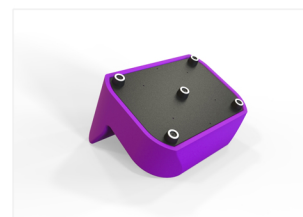

Oasis Mini Sofa

DuraFLEX - Seamless Soft Seating

With 2" Height Fixed Legs:

Item # 15802A2_ _: Oasis Sofa DuraFLEX 23" Wide x 9" Seat Height, 29 lbs

With 2" Caster Wheels w/Brakes:

Item # 15802AC_ _: Oasis Sofa DuraFLEX 23" Wide x 9" Seat Height, 30 lbs

The most durable seamless soft seating. Perfect for high traffic spaces like schools, libraries, healthcare, museums, retail, and more. Non-porous and waterproof flexible plastic shell with a flexible foam core. A solid base with fixed legs and the option for caster wheels for mobility. No hidden pockets or stitched seams where bacteria can hide and multiply. Surface can be readily washed and disinfected. Indoor use. Compliant with CAL133 Fire Testing and labeled accordingly. "MAS Certified Green" for healthier indoor air quality. Global Educator Institute (GEI) Endorsed.