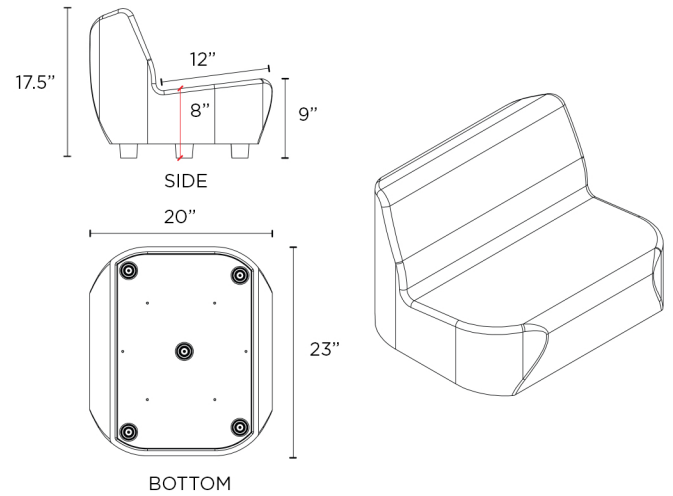

Oasis Mini Sofa

DuraFLEX - Seamless Soft Seating

With 2" Height Fixed Legs:

Item # 15802A2_ _: Oasis Sofa DuraFLEX 23" Wide x 9" Seat Height, 29 lbs

With 2" Caster Wheels w/Brakes:

Item # 15802AC_ _: Oasis Sofa DuraFLEX 23" Wide x 9" Seat Height, 30 lbs

The most durable seamless soft seating. Perfect for high traffic spaces like schools, libraries, healthcare, museums, retail, and more. Non-porous and waterproof flexible plastic shell with a flexible foam core. A solid base with fixed legs and the option for caster wheels for mobility. No hidden pockets or stitched seams where bacteria can hide and multiply. Surface can be readily washed and disinfected. Indoor use. Compliant with CAL133 Fire Testing and labeled accordingly. "MAS Certified Green" for healthier indoor air quality. Global Educator Institute (GEI) Endorsed.

DuraFLEX Standard Colors

Orange

Color Code: **OR**

Red

Color Code: **RD**

Maroon

Color Code: **MA**

Violet

Color Code: **VI**

Pure Green

Color Code: **PG**

Lime Green

Color Code: **LM**

Anthracite Gray

Color Code: **AG**

Medium Gray

Color Code: **MG**

Medium Blue

Color Code: **MB**

Dark Blue

Color Code: **DB**

Dark Green

Color Code: **DG**

Dark Purple

Color Code: **DP**