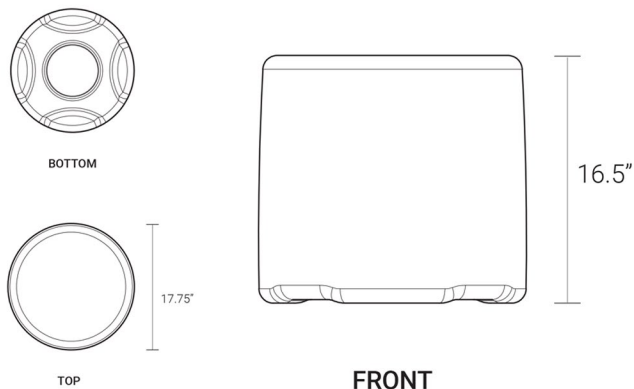

Session Circle - Large Size

Session - Recovered Coastal Plastic

Two Sizes: Fit a wide range of people (ages 3 to adult.)

Item # 11301AX_ _: Session Circle - Small Size

14.75" Diameter - 13.5" Seat Height, 7 lbs

Item # 11301BX_ _: Session Circle - Large Size

17.75" Diameter - 16.5" Seat Height, 11 lbs

Tenjam has made a giant leap forward in recycled materials and proven that Recovered Coastal Plastic (RCP) can be economically recovered, recycled, and turned into high performance products. RCP is plastic debris recovered from shorelines, waterways, and coastal communities where it's intercepted before entering the ocean. All Tenjam Session Series products include a varying percentage of RCP material in their construction. This is a hard plastic product suitable for indoor and outdoor environments. 100% recyclable. Certified for healthy indoor air quality.

16.5" Seat Height

Session Series Standard Colors

| | | | |
|---|---|---|---|
|  |  |  |  |
| Yellow | Orange | Red | Violet |
| Color Code: YE | Color Code: OR | Color Code: RD | Color Code: VI |
|  |  |  |  |
| Pure Green | Lime Green | Anthracite Gray | Medium Gray |
| Color Code: PG | Color Code: LM | Color Code: AG | Color Code: MG |
|  |  |  |  |
| Light Blue | Surf Blue | Medium Blue | Dark Blue |
| Color Code: LB | Color Code: SB | Color Code: MB | Color Code: DB |
|  |  |  | |
| Cobblestone | Gray Granite | River Rock | |
| Color Code: CS | Color Code: GG | Color Code: RR | |