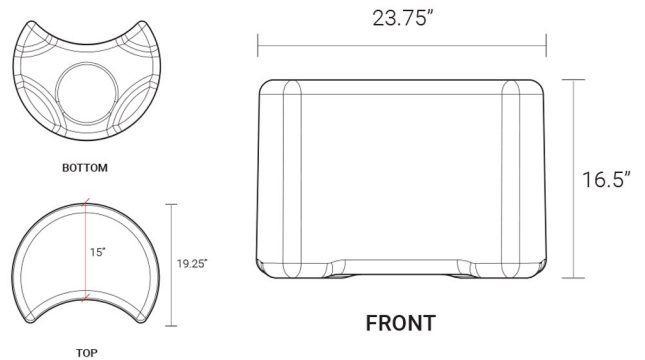

Session Crescent - Large Size

FIRM - Recovered Coastal Plastic

Two Sizes: Fit a wide range of people (ages 3 to adult.)

Item # 11401AX_ _: Session Crescent - Small Size

19.75" Diameter - 13.5" Seat Height, 10 lbs

Item # 11401BX_ _: Session Crescent - Large Size

23.75" Diameter - 16.5" Seat Height, 17 lbs

Tenjam has made a giant leap forward in recycled materials and proven that Recovered Coastal Plastic (RCP) can be economically recovered, recycled, and turned into high performance products. RCP is plastic debris recovered from shorelines, waterways, and coastal communities where it's intercepted before entering the ocean. All Tenjam Session Series products include a varying percentage of RCP material in their construction. This is a hard plastic product suitable for indoor and outdoor environments. 100% recyclable. Certified for healthy indoor air quality.

16.5" Seat Height

Session Series Standard Colors

			
Yellow	Orange	Red	Violet
Color Code: YE	Color Code: OR	Color Code: RD	Color Code: VI
			
Pure Green	Lime Green	Anthracite Gray	Medium Gray
Color Code: PG	Color Code: LM	Color Code: AG	Color Code: MG
			
Light Blue	Surf Blue	Medium Blue	Dark Blue
Color Code: LB	Color Code: SB	Color Code: MB	Color Code: DB
			
Cobblestone	Gray Granite	River Rock	
Color Code: CS	Color Code: GG	Color Code: RR	