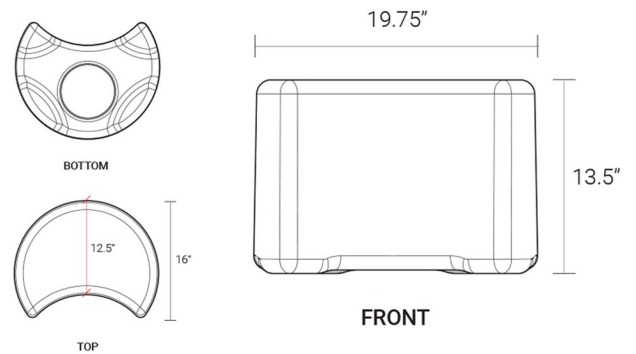

Session Crescent - Small Size

Session - Recovered Coastal Plastic

Two Sizes: Fit a wide range of people (ages 3 to adult.)

Item # 11401AX_ _: Session Crescent - Small Size

19.75" Diameter - 13.5" Seat Height, 10 lbs

Item # 11401BX_ _: Session Crescent - Large Size

23.75" Diameter - 16.5" Seat Height, 17 lbs

Tenjam has made a giant leap forward in recycled materials and proven that Recovered Coastal Plastic (RCP) can be economically recovered, recycled, and turned into high performance products. RCP is plastic debris recovered from shorelines, waterways, and coastal communities where it's intercepted before entering the ocean. All Tenjam Session Series products include a varying percentage of RCP material in their construction. This is a hard plastic product suitable for indoor and outdoor environments. 100% recyclable. Certified for healthy indoor air quality.

13.5" Seat Height

Session Series Standard Colors

Yellow

Color Code: **YE**

Orange

Color Code: **OR**

Red

Color Code: **RD**