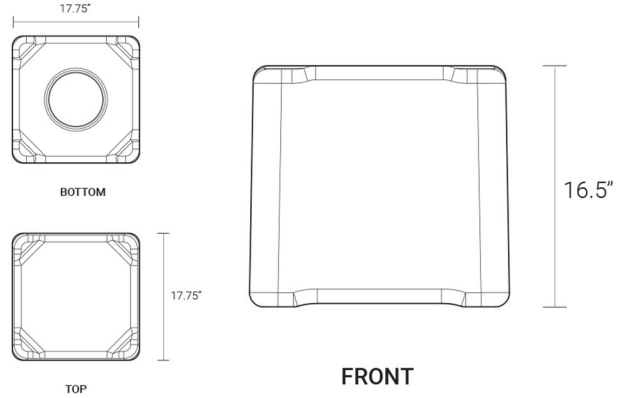

## Item # 11201AX\_ \_: Session Cube - Small Size

14.75" Length - 14.75" Width - 13.5" Seat Height, 9 lbs

## Item # 11201BX\_ \_: Session Cube - Large Size

17.75" Length - 17.75" Width - 16.5" Seat Height, 14 lbs

Tenjam has made a giant leap forward in recycled materials and proven that Recovered Coastal Plastic (RCP) can be economically recovered, recycled, and turned into high performance products. RCP is plastic debris recovered from shorelines, waterways, and coastal communities where it's intercepted before entering the ocean. All Tenjam Session Series products include a varying percentage of RCP material in their construction. This is a hard plastic product suitable for indoor and outdoor environments. 100% recyclable. Certified for healthy indoor air quality.

## 16.5" Seat Height