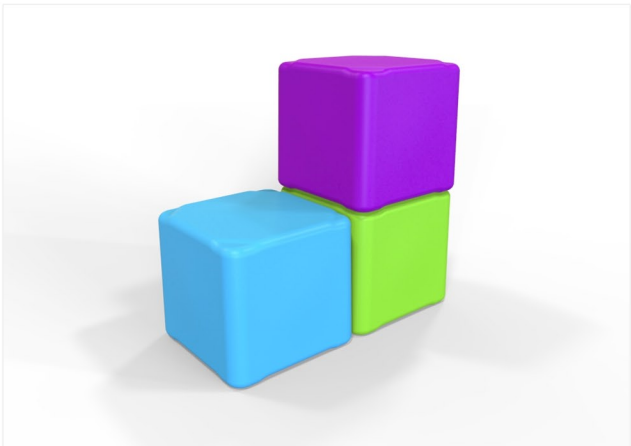

Session Cube - Large Size

Session - Recovered Coastal Plastic

Two Sizes: Fit a wide range of people (ages 3 to adult.)

Item # 11201AX_ _: Session Cube - Small Size

14.75" Length - 14.75" Width - 13.5" Seat Height, 9 lbs

Item # 11201BX_ _: Session Cube - Large Size

17.75" Length - 17.75" Width - 16.5" Seat Height, 14 lbs

Tenjam has made a giant leap forward in recycled materials and proven that Recovered Coastal Plastic (RCP) can be economically recovered, recycled, and turned into high performance products. RCP is plastic debris recovered from shorelines, waterways, and coastal communities where it's intercepted before entering the ocean. All Tenjam Session Series products include a varying percentage of RCP material in their construction. This is a hard plastic product suitable for indoor and outdoor environments. 100% recyclable. Certified for healthy indoor air quality.

16.5" Seat Height

Session Series Standard Colors

Yellow

Color Code: **YE**

Orange

Color Code: **OR**

Red

Color Code: **RD**

Violet

Color Code: **VI**

Pure Green

Color Code: **PG**

Lime Green

Color Code: **LM**

Anthracite Gray

Color Code: **AG**

Medium Gray

Color Code: **MG**

Light Blue

Color Code: **LB**

Surf Blue

Color Code: **SB**

Medium Blue

Color Code: **MB**

Dark Blue

Color Code: **DB**

Cobblestone

Color Code: **CS**

Gray Granite

Color Code: **GG**

River Rock

Color Code: **RR**