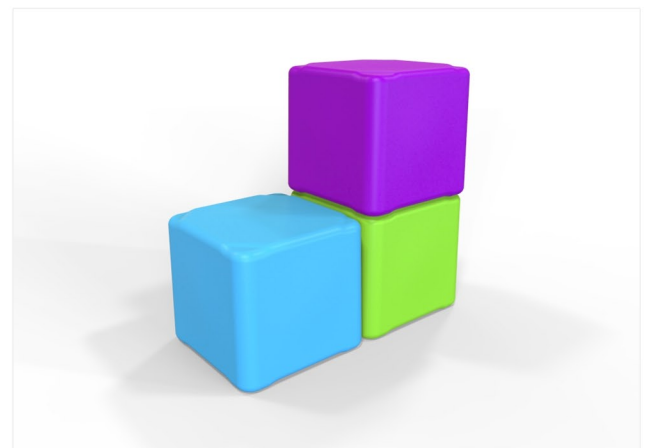

# Session Cube - Small Size

Session - Recovered Coastal Plastic

Two Sizes: Fit a wide range of people (ages 3 to adult.)

**Item # 11201AX\_ \_: Session Cube - Small Size**

14.75" Length - 14.75" Width - 13.5" Seat Height, 9 lbs

**Item # 11201BX\_ \_: Session Cube - Large Size**

17.75" Length - 17.75" Width - 16.5" Seat Height, 14 lbs

Tenjam has made a giant leap forward in recycled materials and proven that Recovered Coastal Plastic (RCP) can be economically recovered, recycled, and turned into high performance products. RCP is plastic debris recovered from shorelines, waterways, and coastal communities where it's intercepted before entering the ocean. All Tenjam Session Series products include a varying percentage of RCP material in their construction. This is a hard plastic product suitable for indoor and outdoor environments. 100% recyclable. Certified for healthy indoor air quality.

**13.5" Seat Height**

**Session Series Standard Colors**

			
<b>Yellow</b>	<b>Orange</b>	<b>Red</b>	<b>Violet</b>
Color Code: <b>YE</b>	Color Code: <b>OR</b>	Color Code: <b>RD</b>	Color Code: <b>VI</b>
			
<b>Pure Green</b>	<b>Lime Green</b>	<b>Anthracite Gray</b>	<b>Medium Gray</b>
Color Code: <b>PG</b>	Color Code: <b>LM</b>	Color Code: <b>AG</b>	Color Code: <b>MG</b>
			
<b>Light Blue</b>	<b>Surf Blue</b>	<b>Medium Blue</b>	<b>Dark Blue</b>
Color Code: <b>LB</b>	Color Code: <b>SB</b>	Color Code: <b>MB</b>	Color Code: <b>DB</b>
			
<b>Cobblestone</b>	<b>Gray Granite</b>	<b>River Rock</b>	
Color Code: <b>CS</b>	Color Code: <b>GG</b>	Color Code: <b>RR</b>	