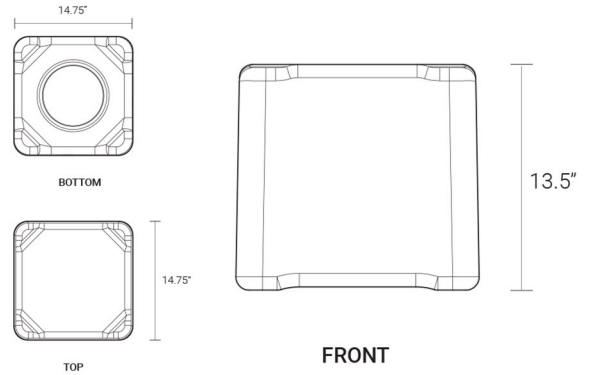

# Session Cube - Small Size

Session - Recovered Coastal Plastic

Two Sizes: Fit a wide range of people (ages 3 to adult.)

**Item # 11201AX\_ \_: Session Cube - Small Size**

14.75" Length - 14.75" Width - 13.5" Seat Height, 9 lbs

**Item # 11201BX\_ \_: Session Cube - Large Size**

17.75" Length - 17.75" Width - 16.5" Seat Height, 14 lbs

Tenjam has made a giant leap forward in recycled materials and proven that Recovered Coastal Plastic (RCP) can be economically recovered, recycled, and turned into high performance products. RCP is plastic debris recovered from shorelines, waterways, and coastal communities where it's intercepted before entering the ocean. All Tenjam Session Series products include a varying percentage of RCP material in their construction. This is a hard plastic product suitable for indoor and outdoor environments. 100% recyclable. Certified for healthy indoor air quality.

**13.5" Seat Height**

**Session Series Standard Colors**

			
<b>Yellow</b>	<b>Orange</b>	<b>Red</b>	<b>Violet</b>
Color Code: <b>YE</b>	Color Code: <b>OR</b>	Color Code: <b>RD</b>	Color Code: <b>VI</b>
			
<b>Pure Green</b>	<b>Lime Green</b>	<b>Anthracite Gray</b>	<b>Medium Gray</b>
Color Code: <b>PG</b>	Color Code: <b>LM</b>	Color Code: <b>AG</b>	Color Code: <b>MG</b>
			
<b>Light Blue</b>	<b>Surf Blue</b>	<b>Medium Blue</b>	<b>Dark Blue</b>
Color Code: <b>LB</b>	Color Code: <b>SB</b>	Color Code: <b>MB</b>	Color Code: <b>DB</b>
			
<b>Cobblestone</b>	<b>Gray Granite</b>	<b>River Rock</b>	
Color Code: <b>CS</b>	Color Code: <b>GG</b>	Color Code: <b>RR</b>	