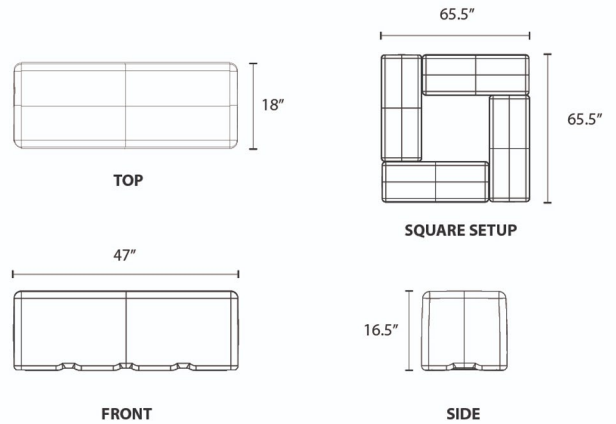

# Dash

Session - Recovered Coastal Plastic

**Item # 11601BX\_\_:** Dash Bench (straight design):  
47" Length - 18" Width - 16.5" Seat Height, 39 lbs

Tenjam has made a giant leap forward in recycled materials and proven that Recovered Coastal Plastic (RCP) can be economically recovered, recycled, and turned into high performance products. RCP is plastic debris recovered from shorelines, waterways, and coastal communities where it's intercepted before entering the ocean. All Tenjam Session Series products include a varying percentage of RCP material in their construction. This is a hard plastic product suitable for indoor and outdoor environments. 100% recyclable. Certified for healthy indoor air quality.