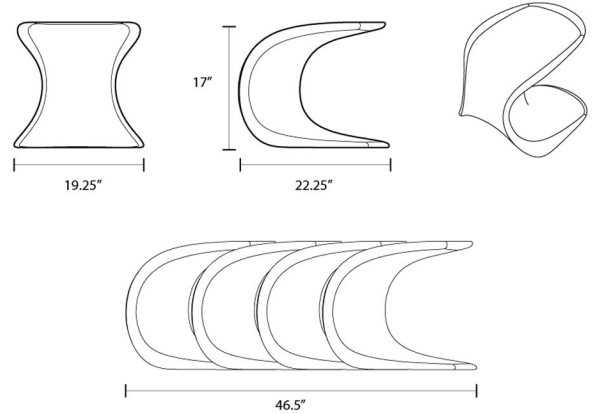

Drift

Session - Recovered Coastal Plastic

Item # 11501BX__: Drift

17" Seat Height, 16 lbs

Tenjam has made a giant leap forward in recycled materials and proven that Recovered Coastal Plastic (RCP) can be economically recovered, recycled, and turned into high performance products. RCP is plastic debris recovered from shorelines, waterways, and coastal communities where it's intercepted before entering the ocean. All Tenjam Session Series products include a varying percentage of RCP material in their construction. This is a hard plastic product suitable for indoor and outdoor environments. 100% recyclable. Certified for healthy indoor air quality.