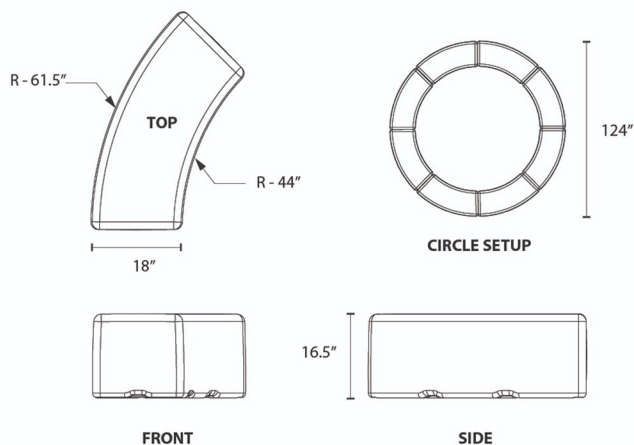

## Item # 11701BX\_\_: Swerve Bench (arc design)

47" Length - 18" Width - 16.5" Seat Height, 35 lbs

Tenjam has made a giant leap forward in recycled materials and proven that Recovered Coastal Plastic (RCP) can be economically recovered, recycled, and turned into high performance products. RCP is plastic debris recovered from shorelines, waterways, and coastal communities where it's intercepted before entering the ocean. All Tenjam Session Series products include a varying percentage of RCP material in their construction. This is a hard plastic product suitable for indoor and outdoor environments. 100% recyclable. Certified for healthy indoor air quality.