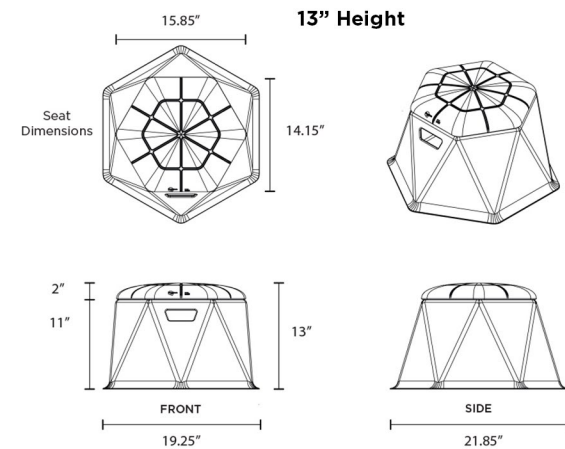

Twisted Hex

Session - Recovered Coastal Plastic

Twisted Hex 13" Height

#41007AX_ _: Twisted Hex 13" Height, 5 lbs
Stacking adds 2.25" per additional unit

Twisted Hex 18" Height

#41007BX_ _: Twisted Hex 18" Height, 7 lbs
Stacking adds 2" per additional unit

Hexagonal Replacement Cushion

#41007RCAG: Twisted Hex Replacement Cushion, Dark Gray

The base of Twisted Hex is hard plastic and includes Recovered Coastal Plastic (RCP). RCP is plastic debris recovered from shorelines, waterways, and coastal communities where it's intercepted before entering the ocean. All Tenjam Session Series products include a percentage of RCP material in their construction. This product is suitable for indoor and outdoor use and features a waterproof cushion top that is weather and chemical resistant. The base of the product is 100% recyclable. Available in a 13" Height and 18" Height that can stack together.