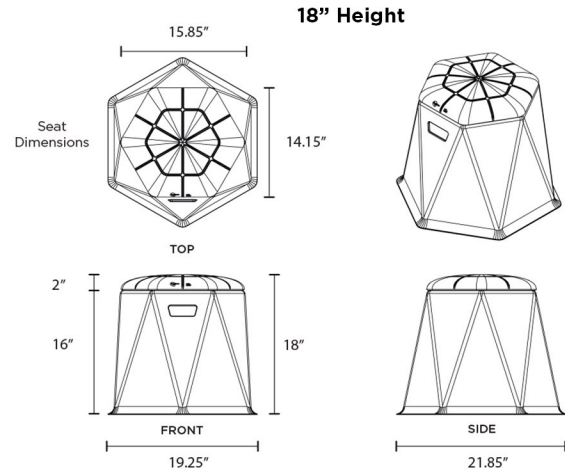

Twisted Hex

Session - Recovered Coastal Plastic

Twisted Hex 13" Height

#41007AX_ _: Twisted Hex 13" Height, 5 lbs
Stacking adds 2.25" per additional unit

Twisted Hex 18" Height

#41007BX_ _: Twisted Hex 18" Height, 7 lbs
Stacking adds 2" per additional unit

Hexagonal Replacement Cushion

#41007RCAG: Twisted Hex Replacement Cushion, Dark Gray

The base of Twisted Hex is hard plastic and includes Recovered Coastal Plastic (RCP). RCP is plastic debris recovered from shorelines, waterways, and coastal communities where it's intercepted before entering the ocean. All Tenjam Session Series products include a percentage of RCP material in their construction. This product is suitable for indoor and outdoor use and features a waterproof cushion top that is weather and chemical resistant. The base of the product is 100% recyclable. Available in a 13" Height and 18" Height that can stack together.