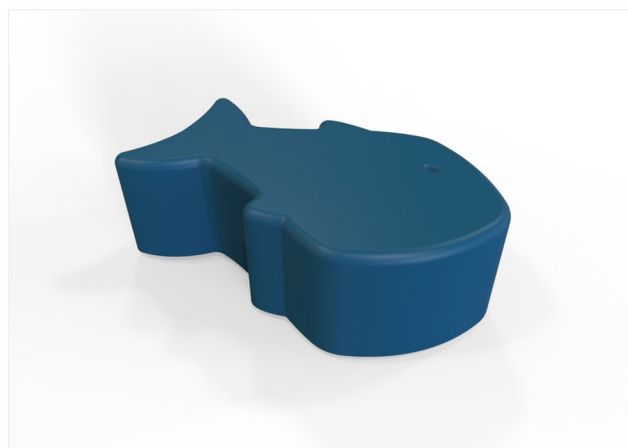

Little Fishy

DuraFLEX - Seamless Soft Seating

With 2" Height Fixed Legs:

Item # 15201A2__: Little Fishy DuraFLEX 36" L x 13.5" Height, 45 lbs

With 2" Caster Wheels w/Brakes:

Item # 15201AC__: Little Fishy DuraFLEX 36" L x 13.5" Height, 46 lbs

The most durable seamless soft seating. Perfect for high traffic spaces like schools, libraries, healthcare, museums, retail, and more. Non-porous and waterproof flexible plastic shell with a flexible foam core. A solid base with fixed legs and the option for caster wheels for mobility. No hidden pockets or stitched seams where bacteria can hide and multiply. Surface can be readily washed and disinfected. Indoor use. Compliant with CAL133 Fire Testing and labeled accordingly. "MAS Certified Green" for healthier indoor air quality. Global Educator Institute (GEI) Endorsed.