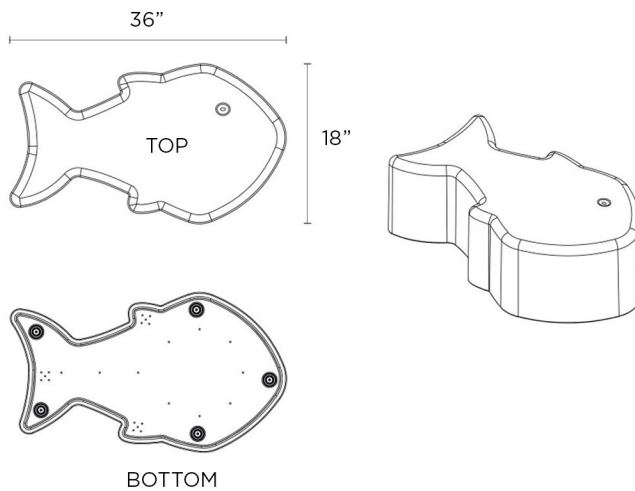

Little Fishy

DuraFLEX - Seamless Soft Seating

With 2" Height Fixed Legs:

Item # 15201A2__: Little Fishy DuraFLEX 36" L x 13.5" Height, 45 lbs

With 2" Caster Wheels w/Brakes:

Item # 15201AC__: Little Fishy DuraFLEX 36" L x 13.5" Height, 46 lbs

The most durable seamless soft seating. Perfect for high traffic spaces like schools, libraries, healthcare, museums, retail, and more. Non-porous and waterproof flexible plastic shell with a flexible foam core. A solid base with fixed legs and the option for caster wheels for mobility. No hidden pockets or stitched seams where bacteria can hide and multiply. Surface can be readily washed and disinfected. Indoor use. Compliant with CAL133 Fire Testing and labeled accordingly. "MAS Certified Green" for healthier indoor air quality. Global Educator Institute (GEI) Endorsed.

DuraFLEX Standard Colors

Orange

Color Code: **OR**

Red

Color Code: **RD**

Violet

Color Code: **VI**

Lime Green

Color Code: **LM**

Medium Blue

Color Code: **MB**

Dark Blue

Color Code: **DB**

Anthracite Gray

Color Code: **AG**

Medium Gray

Color Code: **MG**