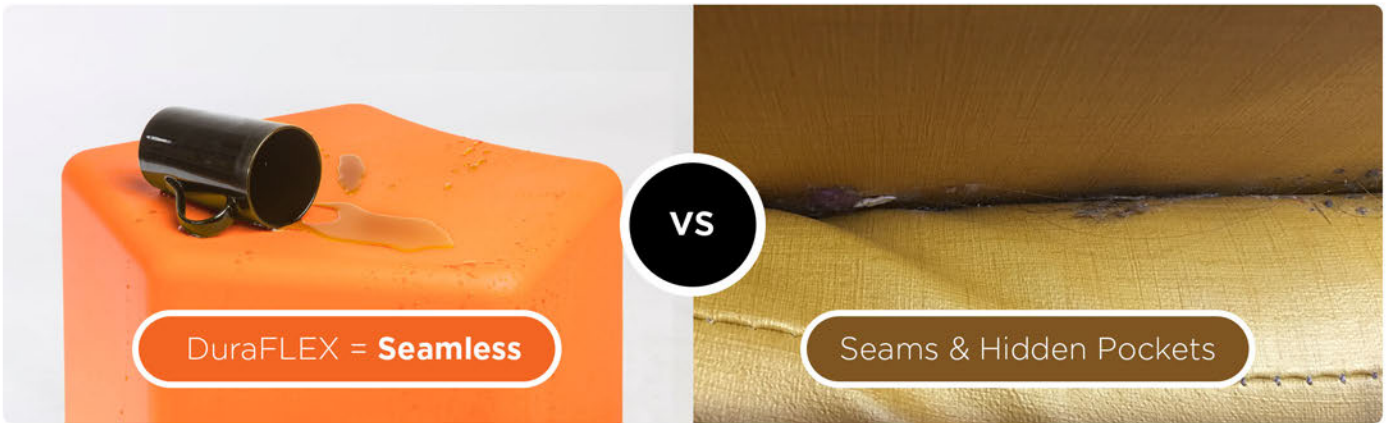

DURAFLEX

SEAMLESS SOFT SEATING

INTRODUCING DURA**FLEX**

DuraFLEX is our unique approach to soft seating for high traffic environments where the ease of washing and disinfecting furniture surfaces is critical. Featuring a flexible and waterproof thermoplastic outer shell that is completely seamless on the top and sides.

COMFORT & SUPPORT

DuraFLEX eliminates an internal rigid frame. The entire outer shell is flexible and its core is made of high density foam. Even the smallest DuraFLEX shape can support up to 500 lbs. This is a fun seating experience that is engineered for high traffic spaces. The seating is comfortable for guests of all sizes while maintaining great structural stability to ensure the user never feels a lack of support.

SECURE BASE

There is a solid base molded inside every unit and this allows the bottom to be finished with a thick plastic cover that is secured in place with screws. We do not use fabric or staples. Our method of finishing the bottom greatly reduces the likelihood of users dismantling the products without tools. Specialty tamper resistant screws can be added if your facility requires an additional level of security.