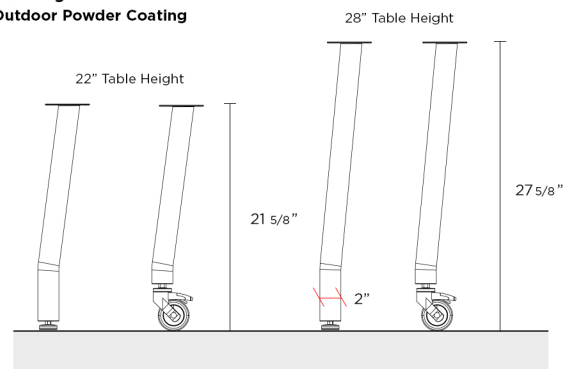

STAINLESS STEEL LEGS

RED
Color Code: **RD**

LIGHT GREY
Color Code: **LG**

BLACK
Color Code: **BL**

POWDER COATED STAINLESS STEEL LEGS WITH LEVELING GLIDES

Item # 221GL_ _: Set of 4 legs, finished table height of 22" with leveling glides

Item # 281GL_ _: Set of 4 legs, finished table height of 28" with leveling glides

POWDER COATED STAINLESS STEEL LEGS WITH LOCKING CASTERS

Item # 221CA_ _: Set of 4 legs, finished table height of 22" with locking casters

Item # 281CA_ _: Set of 4 legs, finished table height of 28" with locking casters

Steel Legs with Outdoor Powder Coating

Solid Core Laminate Top